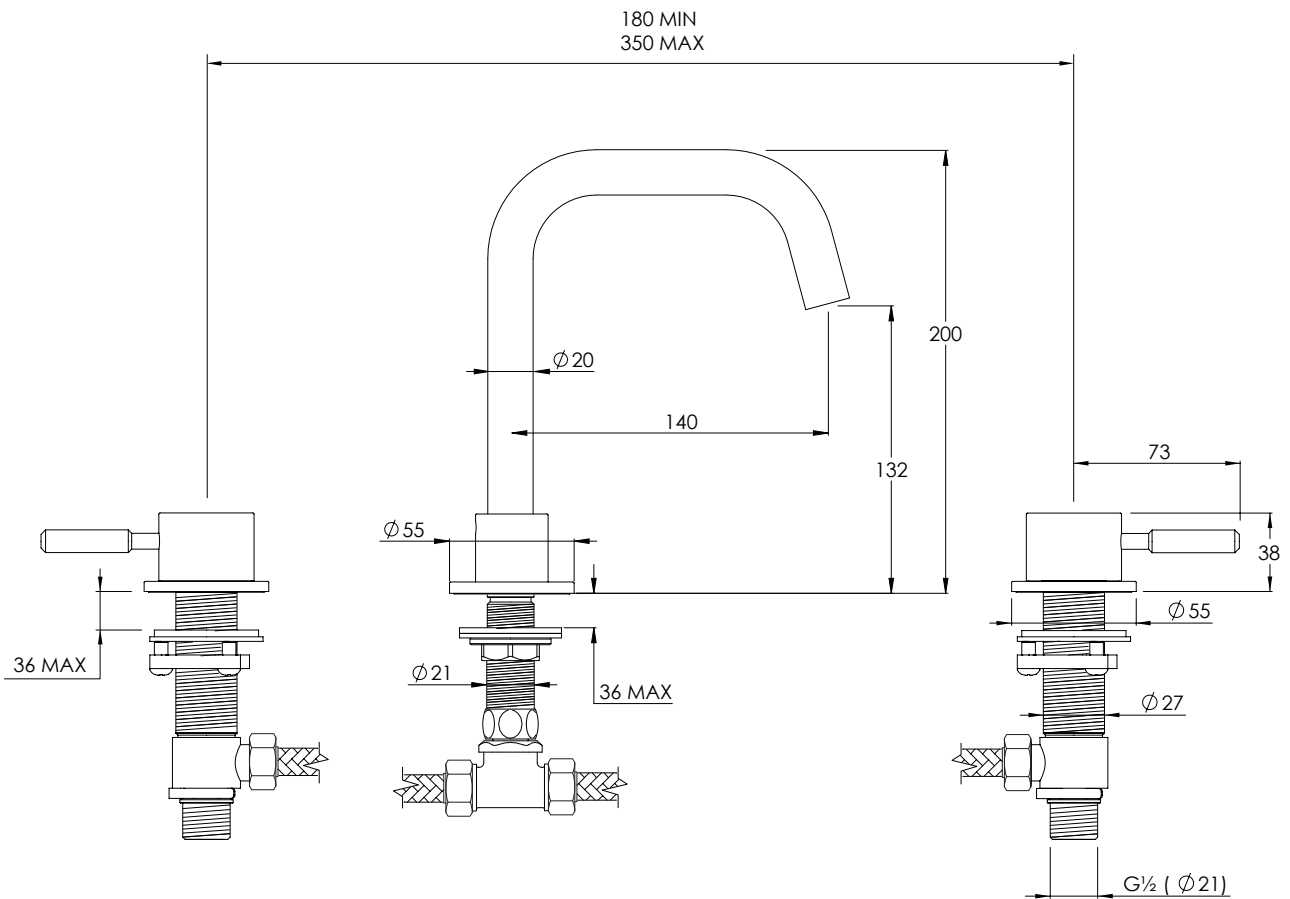

COALBROOK

DO1015

DECK MOUNTED 3 HOLE BASIN  
MIXER WITH ANGLED SWIVEL SPOUT

DATE: 02/09/21

REVISION: A

DIMENSIONS IN MILLIMETRES

WHILST EVERY EFFORT IS MADE TO ENSURE THE ACCURACY OF THESE DATA SHEETS THEY ARE SUBJECT TO CHANGE WITHOUT NOTICE AS PART OF THE COMPANY'S PRODUCT DEVELOPMENT PROCESS